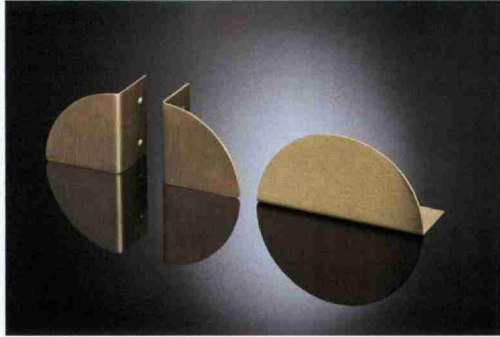

products **hardware**

Sleek offerings steal the spotlight

By Matt Dougherty

1