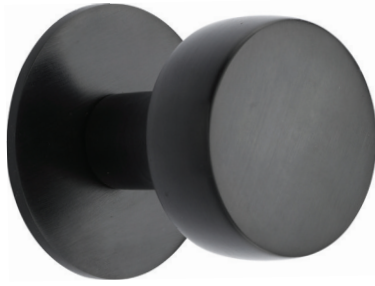

**UB**  
3 3/8" x 2 1/2"

**SQ**  
5" x 2 1/2"

**SR**  
7" x 2 1/2"

**SE**  
11" x 2 1/2"

## DESIGNER KNOBSETS

WINDSOR 9000, CARLISLE 6600, NEWPORT 9900, RICHMOND 9880, HELIOS 8800

A

B

C

D

E

**A. Helios Knob (8800)**  
**with FR Rose**  
in Dark Oil Rubbed (8)

**B. Newport Knob (9900)**  
**with BR Rose**  
in Polished Chrome (9)

**C. Richmond Knob (9880)**  
**with BT rose**  
in Polished Nickel (4B)

**D. Carlisle Knob (6600)**  
**with FR Rose**  
in Dark Oil Rubbed (8)

**E. Windsor Knob (9000)**  
**with SQ Plate**  
in Satin Nickel (4)