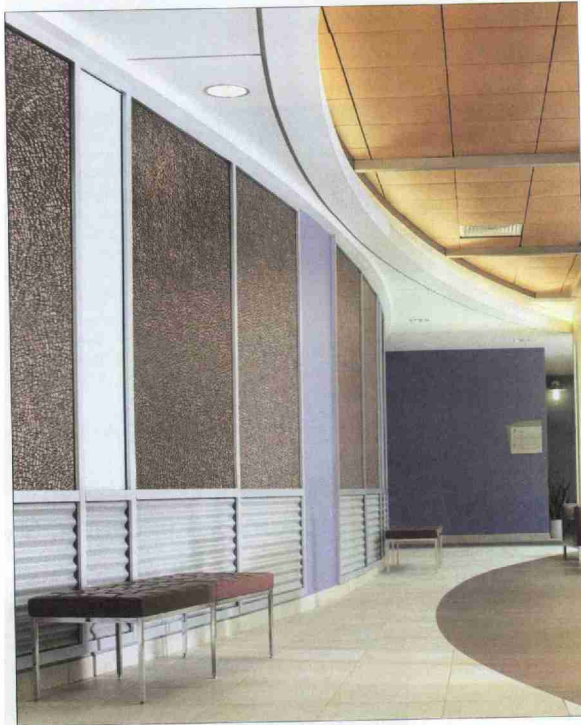

CREATIVE INTERIOR WALLS

Textured wall designs turn any regular wall into a dynamic focal point. With several options offered here that not only provide the functionality of a durable and thermally resistant wall, but provide aesthetic appeal through a variety of available options such as floral designs in "Flower" and a deeply embossed animal texture in "Kenya." The waste products created from manufacturing are recycled and ready for secondary use while the thermoset plastics themselves contain no VOCs or carcinogens.