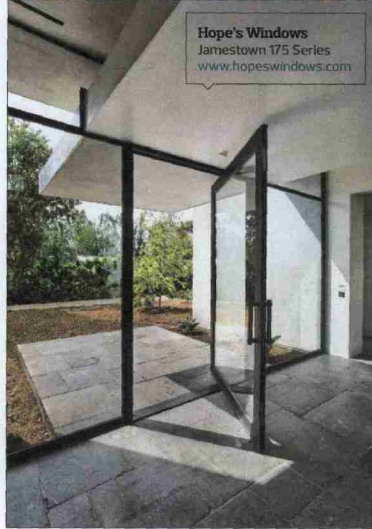

tell to another level, inviting facility managers, designers and contractors to try its doors on location. "Hospitals can, and usually do, install the trial door in an opening that sees frequent abuse and foot traffic to put its capabilities to a stringent test," says Stephanie Gonzalez, territory sales manager, Acrovyn Door Systems. "The trial program allows us to work with the facility to provide a door that custom fits into the opening and works seamlessly with the interior design."

One such test location occurred in Philadelphia's Magee Rehabilitation Hospital. According to John Ardeno, director of Facilities Operations, normal doors in such facilities tend to fail within days of installation. "We needed a product that could withstand the tortures of the hospital environment—enduring scrapes from carts and patient beds as well as heavy traffic."

Originally, the facility had plastic laminate doors, which led to peeling and cracking. "After telling the CS team what we needed, they worked with us to create a door that was a perfect fit and exactly what we envisioned incorporating into the design of the facility."

Across the country, at Harborview Medical Center in Seattle, better doors meant there was no need for stainless steel kickplates or mop plates, which saved the hospital $70K in add-on protection. Seems a sound consideration.

Jim Crockett
Editorial Director

Hope's Windows
Jamestown 175 Series
www.hopeswindows.com