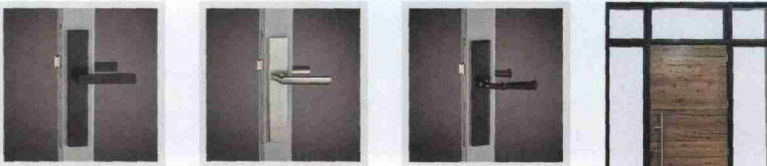

BUILDERS SHOW SURPRISE

A 3.5-ft. x 10-ft. reclaimed barnwood door presents a sustainable solution for an entrance that blends rustic character with modern design. This outswing door offers a natural contrast with the onyx extruded aluminum exterior trim. The door is surrounded by a direct set sidelite. A select offering of Ashley Norton hardware is also available (shown above).

CIRCLE 369