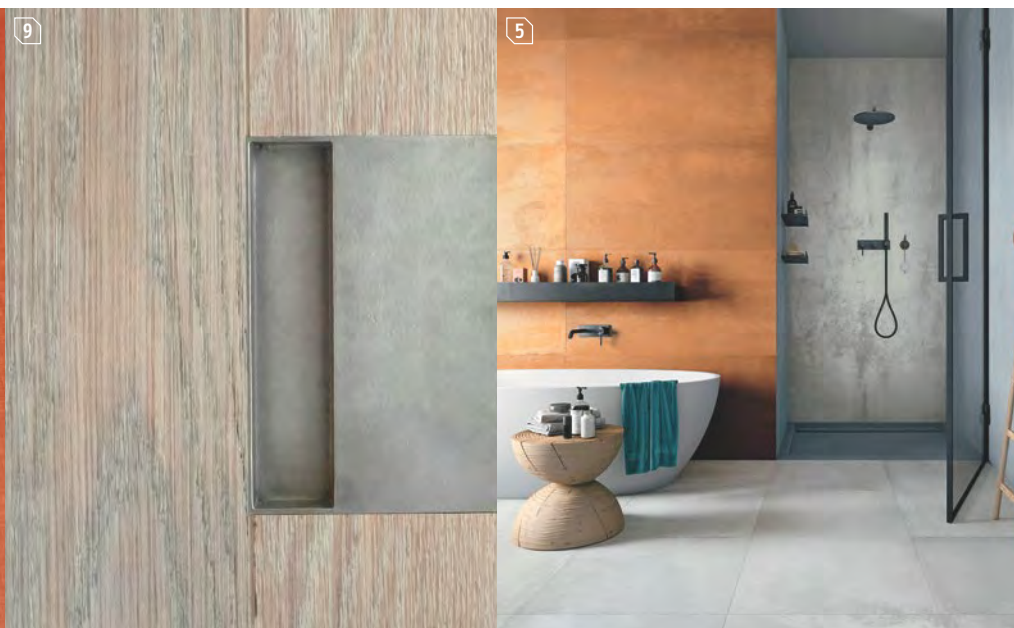

1. Passepartout 12-by-24-inch porcelain wall tiles in pink by Ceramica Fioranese through Highstyle Stone & Tile. hstile.com
2. LS 1912 toggle/rocker light switch in hand-polished and -finished brass by Jung. jung.de
3. Moving to Mood 4-by-8-foot wall panel in aluminum with laminate backing by Chemetal. chemetal.com
4. Mid-Century Modern collection bronze or brass levers in various finishes by Ashley Norton. ashleynorton.com
5. Matera faux-metal porcelain tiles in five sizes plus mosaics by Mirage through Highstyle Stone & Tile. hstile.com
6. Temparto Ping handcrafted wall tiles in high-fired terra-cotta by Tempest Tileworks. tempesttileworks.com
7. Metropolitan collection hand-painted ceramic floor tiles with proprietary nonslip glaze in Los Angeles and Austin by Fireclay Tile. fireclaytile.com
8. Ambiguous high-pressure laminate in Hot Sun by Wilsonart. wilsonart.com
9. Saddle collection flush-install integrated hardware set with handmade bronze or brass door face by Sun Valley Bronze. sunvalleybronze.com ➔

ARCHITECTURAL products

getting warmer

Rich, burnished tones that turn up the heat