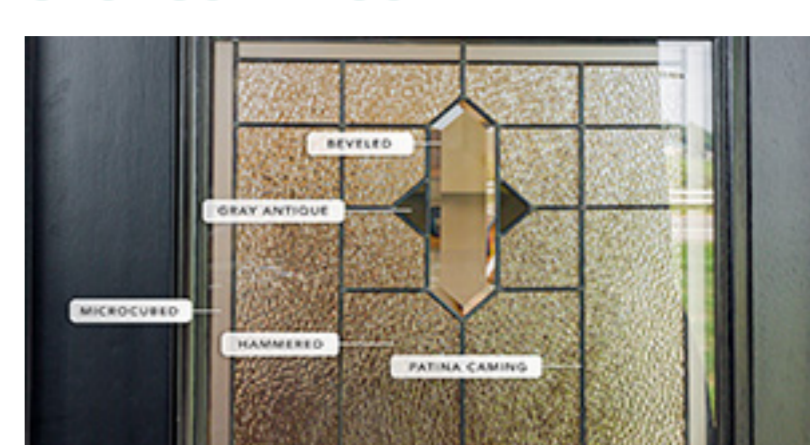

Videos Bring ProVia Decorative Glass to Life

MOST POPULAR CONTENT

- [Need Low-Cost Cabinets With High Style? Consider These 11 Cheap Options](#)
- [7 Things You Should Know Before Choosing Concrete Countertops](#)
- [7 Tips for Achieving a Built-in Refrigerator Look On a Budget](#)
- [7 Easy Systems to Help You Construct a Curbless Shower](#)
- [In the Market for a Shower Base? Here Are Some New Options to Consider](#)

CONNECT WITH US

Sign up for our weekly newsletters [here](#).