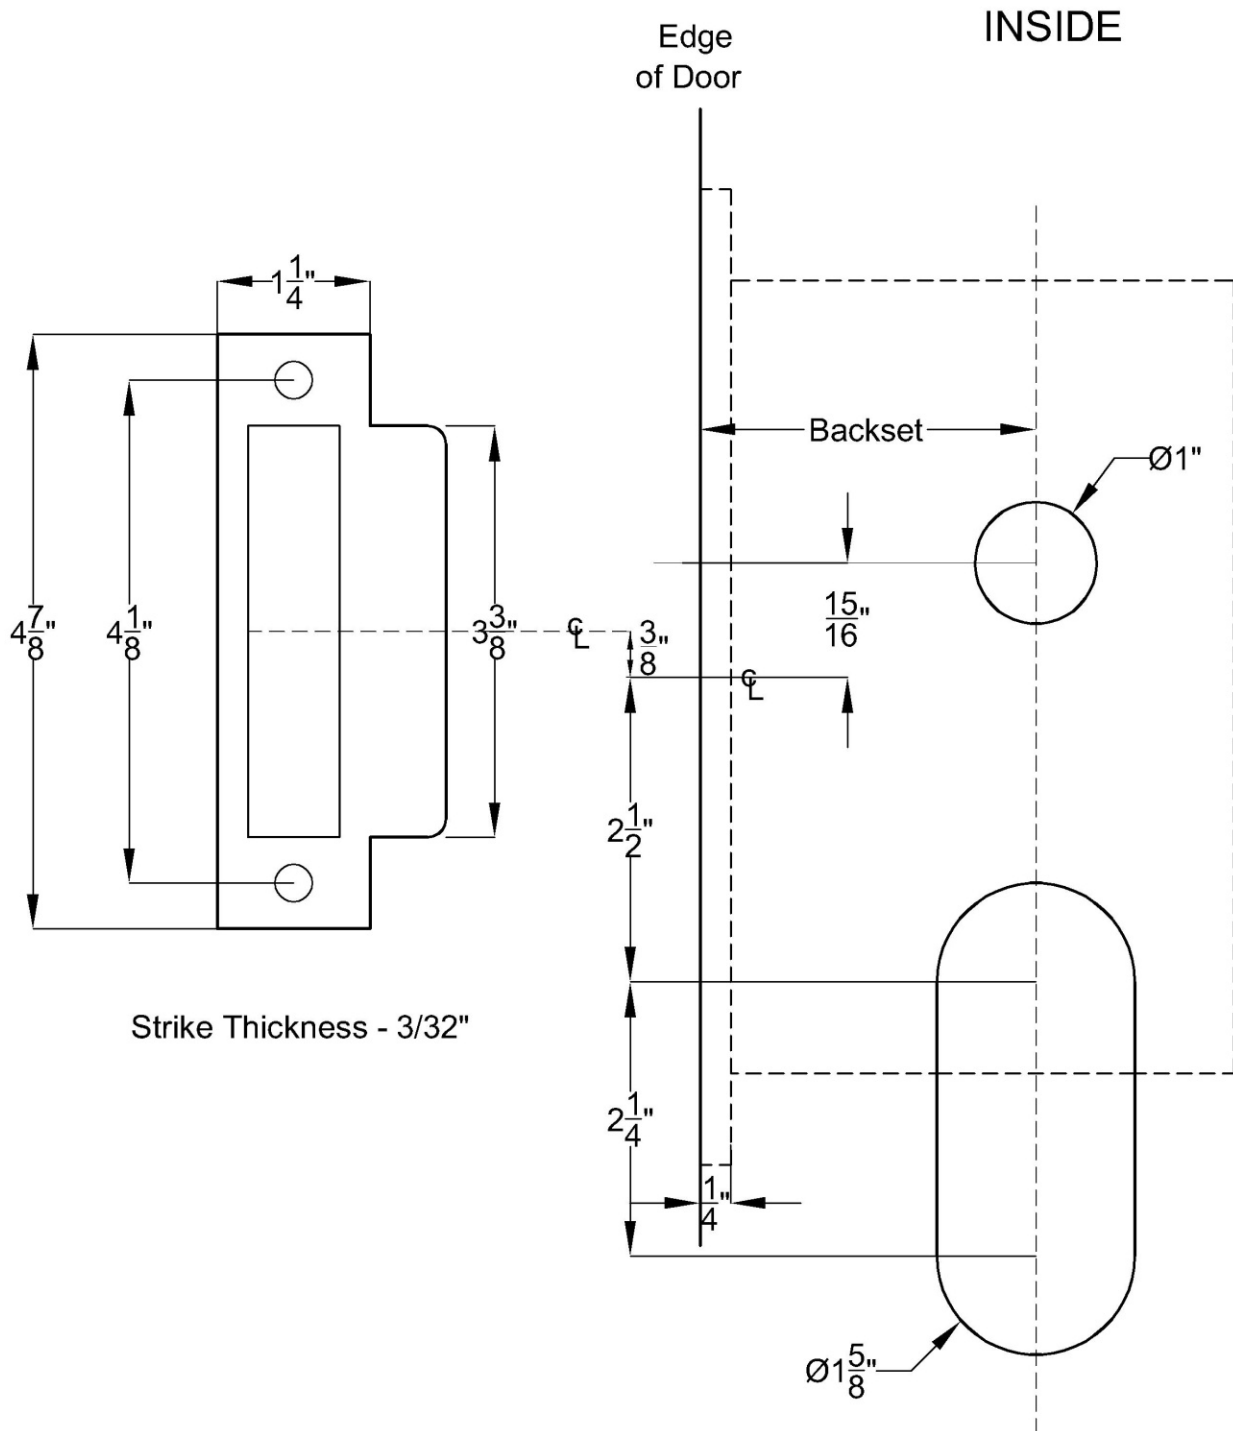

# MORTISE ENTRY GRIPSET

# .14 FUNCTION

Suitable for mortise grip x grip sets