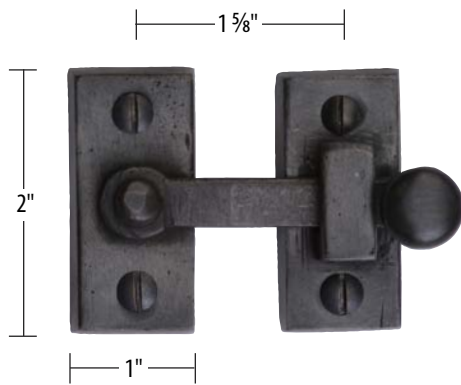

# CABINET KNOB BACKPLATES

**CKB.FW**  
Diameter 1 1/2"  
Shown in light  
bronze patina

**CKB.RG**  
Tip to tip 2 1/4" x 2 1/4"  
Length of side 1 5/8"  
Shown in dark  
bronze patina

**CKB.ST**  
Tip to tip 2 1/4" x 2 1/4"  
Length of side 1 5/8"  
Shown in light  
bronze patina