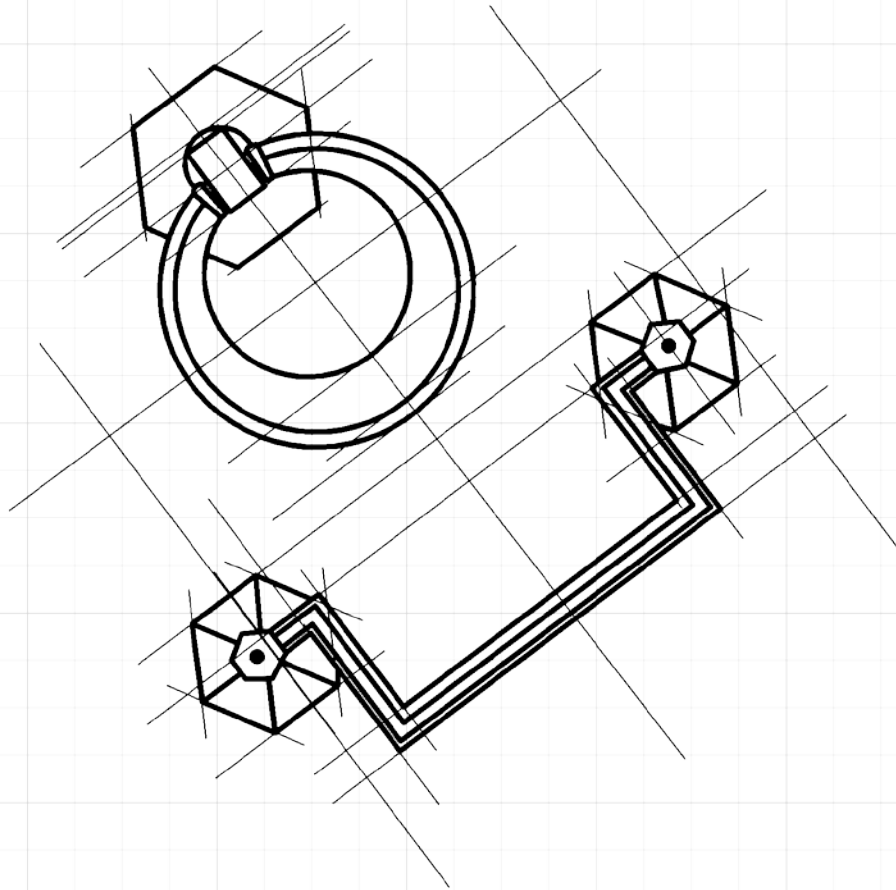

CABINET HARDWARE