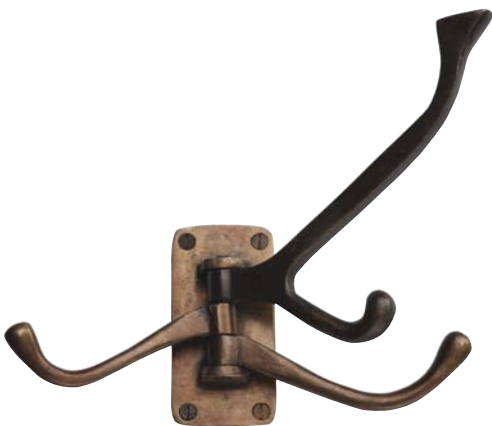

# HOOKS

**395 Hook**  
1 5/8" x 2" – projection 2 1/4"  
Shown in white bronze patina

**387 Hook**  
1 1/8" x 1 3/4" – projection 2 5/8"  
Shown in dark bronze patina

**386 Hook**  
2 3/4" x 1 3/8" – projection 1 1/2"  
Shown in dark bronze patina

**400 Hook**  
1 5/8" x 5 3/4" – projection 3 1/4"  
Shown in dark bronze patina

**405 Hook**  
6 1/4" x 2" – projection 2 1/2"  
Shown in light bronze patina

**404 Hook**  
1 3/8" x 4 5/8" – projection 3 3/4"  
Shown in dark bronze patina