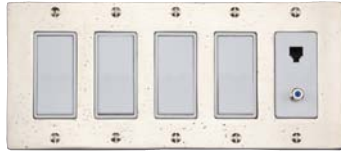

URBAN SWITCH & OUTLET COVERS

MD.DSC5
10 1/2" x 4 1/16"