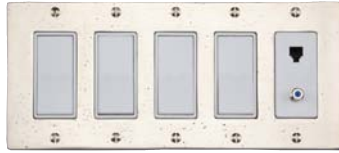

BLANK PLATE COVER

SQ.BP 1	single	2 7/8" x 4 11/16"
SQ.BP 2	double	4 11/16" x 4 11/16"

SQ.BP

2 7/8" x 4 11/16"

Shown in white bronze patina

URBAN SWITCH & OUTLET COVERS

MD.DSC5
10 1/2" x 4 1/16"

MD.SC2
4 1/16" x 4 1/16"