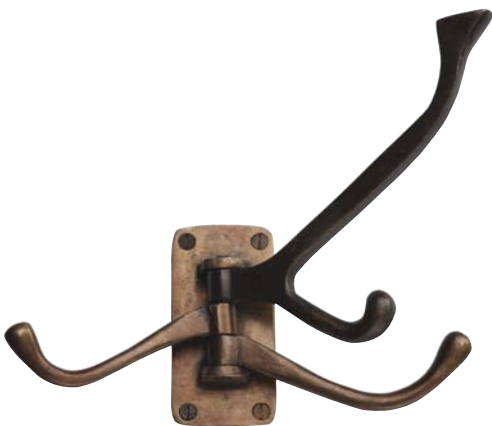

397 Hook
3 1/4" x 1 5/8" – projection 5 3/4"
Shown in light bronze patina