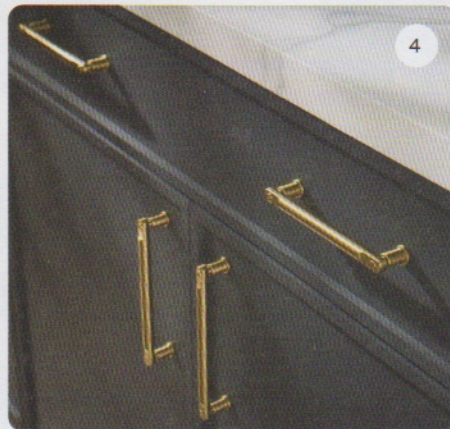

# Hardware and Fixtures

Although cabinet pulls, shower knobs, and faucets are some of the dimensionally smaller products we find around our kitchens and bathrooms, their role in a successful, overall design is crucial. Whether you are designing from the ground up or looking for a quick and easy way to update your current K&B situation, these new hardware and fixture collections are sure to pull their weight.  
*By Sophie Aliece Hollis*