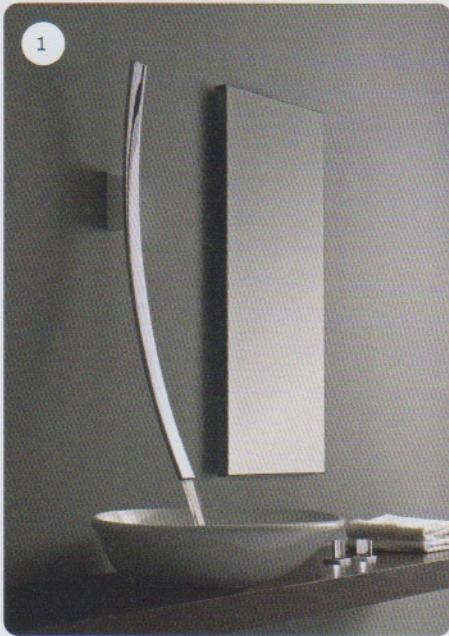

# Hardware and Fixtures

Although cabinet pulls, shower knobs, and faucets are some of the dimensionally smaller products we find around our kitchens and bathrooms, their role in a successful, overall design is crucial. Whether you are designing from the ground up or looking for a quick and easy way to update your current K&B situation, these new hardware and fixture collections are sure to pull their weight.  
*By Sophie Aliece Hollis*