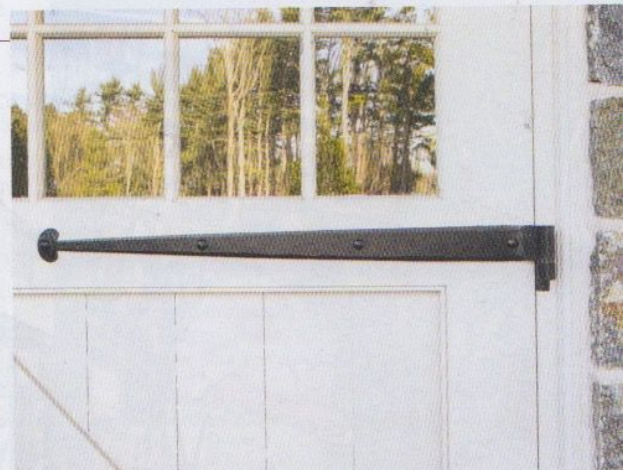

## Signature Hardware

[signaturehardware.com](http://signaturehardware.com)

Open a casement window incrementally and secure it in place with the curly casement stay in solid brass. The stay comes in oil-rubbed bronze with all necessary hardware. It's available in 8" and 10" lengths. \$39 each. (855) 715-1800

## Heritage Metalworks

[hmwpa.com](http://hmwpa.com)

This versatile fabricator of custom lighting and hardware also produces hard-to-find staples of period hardware, like the heavy-duty bean-tip strap hinge. It's hand forged in multiple sizes, then finished with dark wax. A pair of 36" strap hinges lists for \$501.50. (610) 518-3999

## Snug Cottage Hardware

[snugcottagehardware.com](http://snugcottagehardware.com)

In a design used in Great Britain for centuries, the deluxe version of the flush-mounted Twisted Ring gate latch comes in either a black powder-coated or hot-dip galvanized finish. The ring is 3" across and the latching bar is 6" long. \$70.69. (800) 637-5427