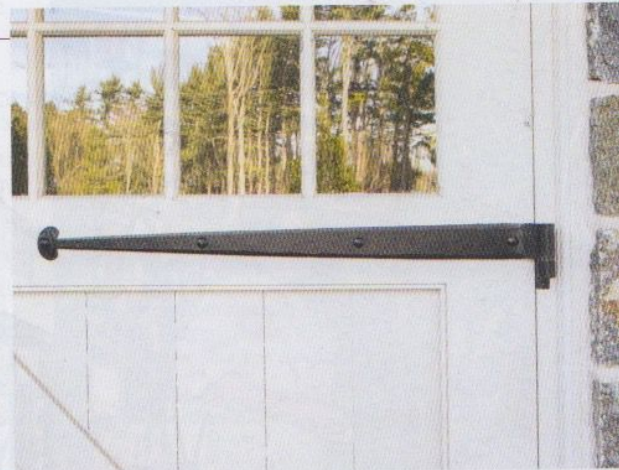

## Signature Hardware

[signaturehardware.com](http://signaturehardware.com)

Open a casement window incrementally and secure it in place with the curly casement stay in solid brass. The stay comes in oil-rubbed bronze with all necessary hardware. It's available in 8" and 10" lengths. \$39 each. (855) 715-1800

## Heritage Metalworks

[hmwpa.com](http://hmwpa.com)

This versatile fabricator of custom lighting and hardware also produces hard-to-find staples of period hardware, like the heavy-duty bean-tip strap hinge. It's hand forged in multiple sizes, then finished with dark wax. A pair of 36" strap hinges lists for \$501.50. (610) 518-3999

## Snug Cottage Hardware

[snugcottagehardware.com](http://snugcottagehardware.com)

In a design used in Great Britain for centuries, the deluxe version of the flush-mounted Twisted Ring gate latch comes in either a black powder-coated or hot-dip galvanized finish. The ring is 3" across and the latching bar is 6" long. \$70.69. (800) 637-5427