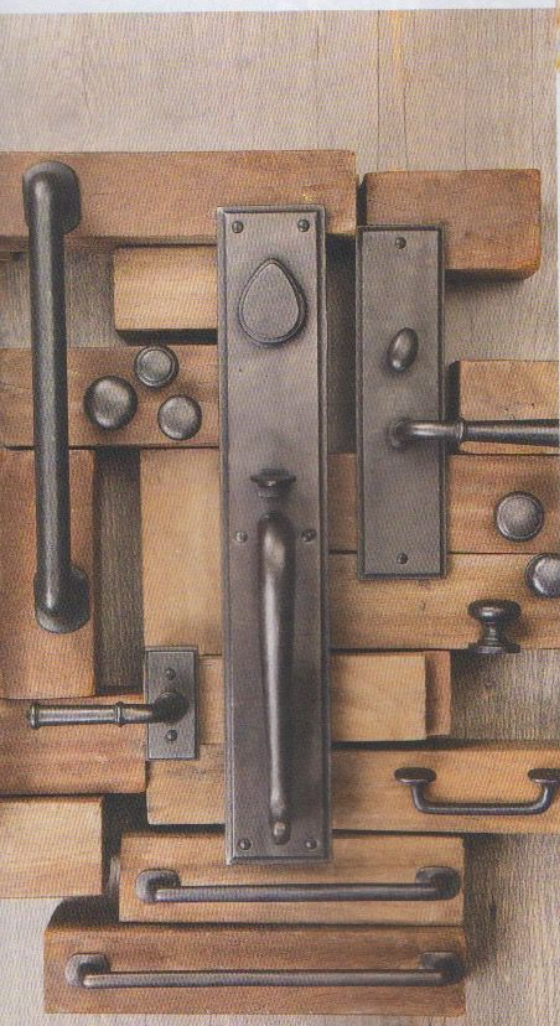

## Signature Hardware

[signaturehardware.com](http://signaturehardware.com)

Open a casement window incrementally and secure it in place with the curly casement stay in solid brass. The stay comes in oil-rubbed bronze with all necessary hardware. It's available in 8" and 10" lengths. \$39 each. (855) 715-1800

## Heritage Metalworks

[hmwpa.com](http://hmwpa.com)

This versatile fabricator of custom lighting and hardware also produces hard-to-find staples of period hardware, like the heavy-duty bean-tip strap hinge. It's hand forged in multiple sizes, then finished with dark wax. A pair of 36" strap hinges lists for \$501.50. (610) 518-3999

## Snug Cottage Hardware

[snugcottagehardware.com](http://snugcottagehardware.com)

In a design used in Great Britain for centuries, the deluxe version of the flush-mounted Twisted Ring gate latch comes in either a black powder-coated or hot-dip galvanized finish. The ring is 3" across and the latching bar is 6" long. \$70.69. (800) 637-5427

## Nostalgic Warehouse

[nostalgicwarehouse.com](http://nostalgicwarehouse.com)

This trio of Mission, Craftsman, and Prairie escutcheons are all fitted with white Waldorf milk-glass knobs. Plates are available in multiple finishes. Privacy and passage sets are \$189.88 each, including knobs and necessary hardware. (800) 522-7336