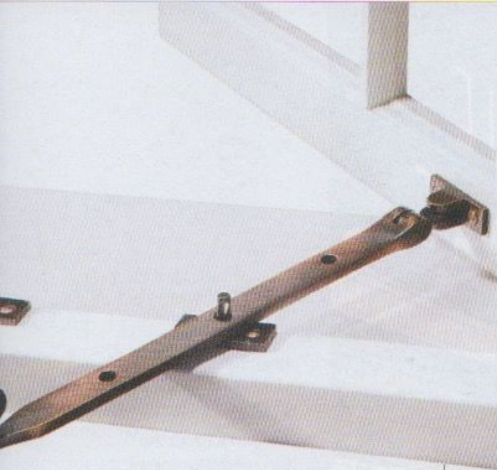

## Signature Hardware

[signaturehardware.com](http://signaturehardware.com)

Open a casement window incrementally and secure it in place with the curly casement stay in solid brass. The stay comes in oil-rubbed bronze with all necessary hardware. It's available in 8" and 10" lengths. \$39 each. (855) 715-1800