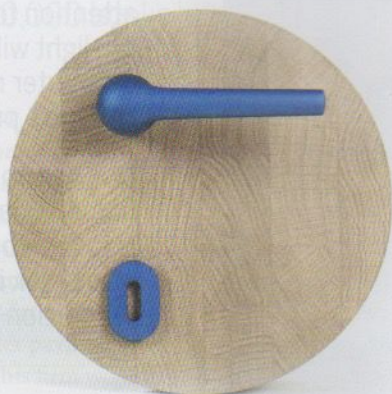

FORM + FUNCTION

The latest window and door products marry technology and style

► **PIPE DREAM** René, a line of door and cabinet hardware by Maison Vervloet, was born when designer Jean-François D'Or noted that his tobacco pipe would make an excellent shape for a door lever. His clean-lined collection is made of solid brass and aluminum; a handle and key escutcheon in a blue anodized-aluminum finish are pictured. vervloet.com

▼ **HANDLE WITH CARE** Ashley Norton architectural hardware, handcrafted of solid bronze and brass, includes interior and entry handle sets and cabinet and appliance knobs and pulls. Pictured: an assortment of brass entry-door hardware finished in hand-brushed Burnished Brass—a recent addition to the company's finish options. ashleynorton.com