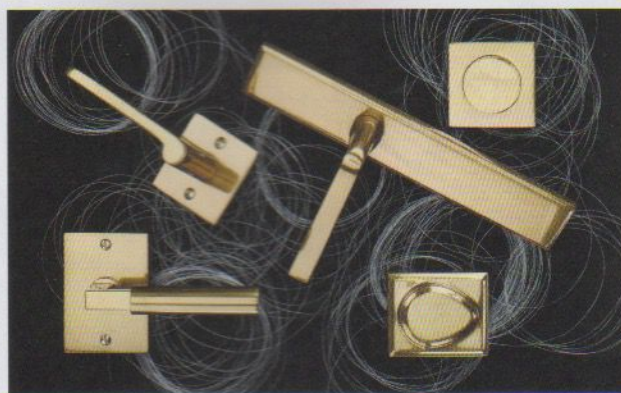

FORM + FUNCTION

The latest window and door products marry technology and style

► **PIPE DREAM** René, a line of door and cabinet hardware by Maison Vervloet, was born when designer Jean-François D'Or noted that his tobacco pipe would make an excellent shape for a door lever. His clean-lined collection is made of solid brass and aluminum; a handle and key escutcheon in a blue anodized-aluminum finish are pictured. vervloet.com

▼ **HANDLE WITH CARE** Ashley Norton architectural hardware, handcrafted of solid bronze and brass, includes interior and entry handle sets and cabinet and appliance knobs and pulls. Pictured: an assortment of brass entry-door hardware finished in hand-brushed Burnished Brass—a recent addition to the company's finish options. ashleynorton.com