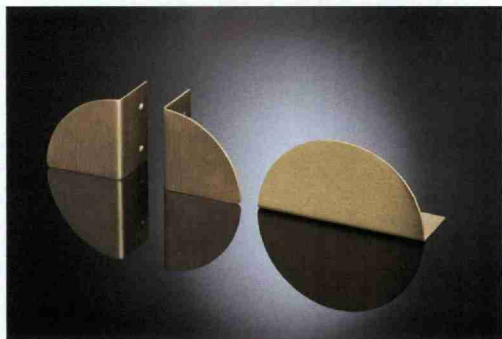

products **hardware**

Sleek offerings steal the spotlight

By Matt Dougherty

1