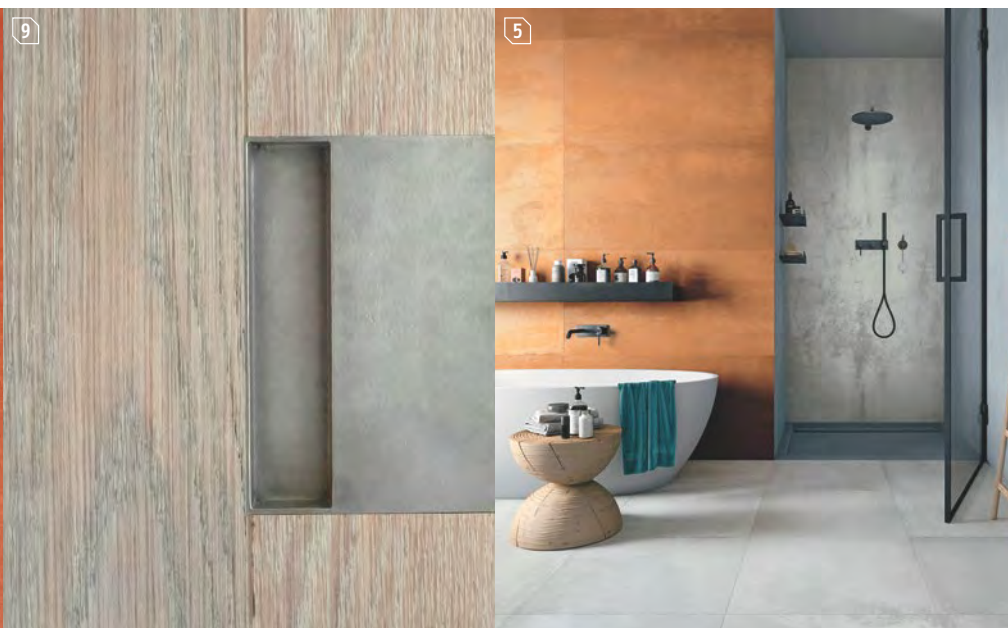

1. Passepartout 12-by-24-inch porcelain wall tiles in pink by Ceramica Fioranese through Highstyle Stone & Tile. hstile.com
2. LS 1912 toggle/rocker light switch in hand-polished and -finished brass by Jung. jung.de
3. Moving to Mood 4-by-8-foot wall panel in aluminum with laminate backing by Chemetal. chemetal.com
4. Mid-Century Modern collection bronze or brass levers in various finishes by Ashley Norton. ashleynorton.com
5. Matera faux-metal porcelain tiles in five sizes plus mosaics by Mirage through Highstyle Stone & Tile. hstile.com
6. Temparto Ping handcrafted wall tiles in high-fired terra-cotta by Tempest Tileworks. tempesttileworks.com
7. Metropolitan collection hand-painted ceramic floor tiles with proprietary nonslip glaze in Los Angeles and Austin by Fireclay Tile. fireclaytile.com
8. Ambiguous high-pressure laminate in Hot Sun by Wilsonart. wilsonart.com
9. Saddle collection flush-install integrated hardware set with handmade bronze or brass door face by Sun Valley Bronze. sunvalleybronze.com ➔

ARCHITECTURAL products

getting warmer

Rich, burnished tones that turn up the heat