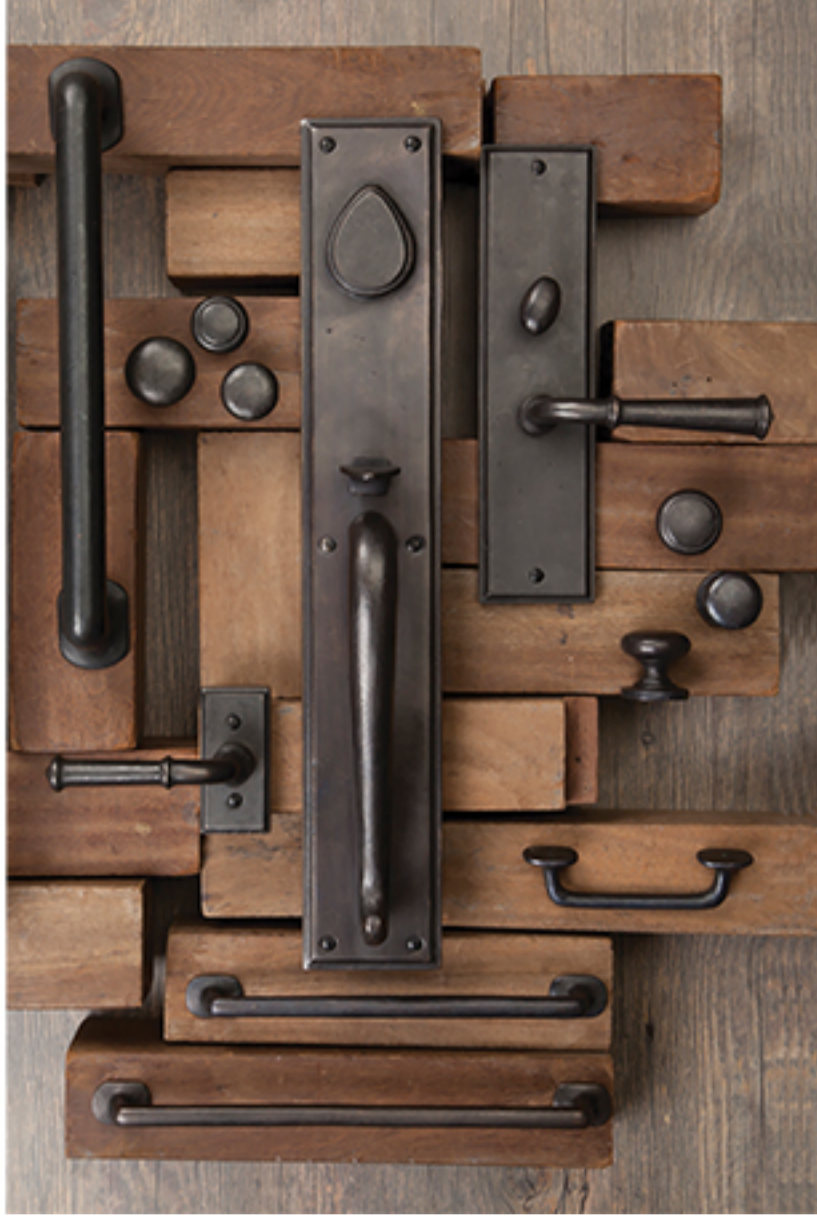

---

- Laundry**

---

- Outdoor Living**

---

- Buyers Guide**

**Ashley Norton Rectangular Suite**

December 15, 2022

**Ashley Norton** presents the Rectangular Suite — a simple yet elegant entry set featuring a clean rectangular shape with a beveled edge. Designers and homeowners alike can select from an array of meticulously styled escutcheons, levers and knobs to create a welcoming look reflective of their unique personality. Each element of the Rectangular Suite is handcrafted from art-grade bronze or solid brass. And with a variety of artisan-applied finishes to choose from, the suite complements and enhances the appeal of any façade.

More than just entry door hardware, the collection includes interior knob and lever sets, coordinating cabinet hardware and appliance pulls, sliding door sets, door hinges, window hardware, home accessories and more for a cohesive hardware look throughout the entire home. Plus, each piece is available in a wide spectrum of durable, resistant and long-lasting finishes, including today's popular flat black and matte black.