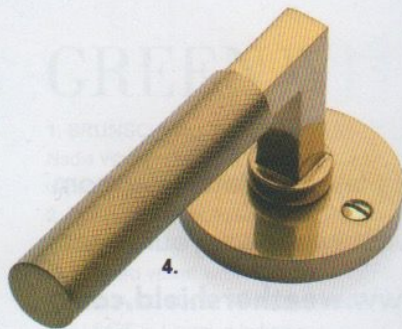

WINTER 2023
OLD HOUSE JOURNAL SPECIAL ISSUE
\$11.99US \$13.99CAN
35>
8 88526 39197 6
www.oldhouseonline.com

+ SEE INSIDE a Victorian house refreshed

1.

2.

3.

7.

HARD WORKERS

1. **ASHLEY NORTON** The "Vintage" cup pull in lead-free pewter is a wink to farmhouse design. ashleynorton.com
2. **NANZ** This polished-brass doorknob is perfect for the period-inspired home. nanz.com
3. **P.E. GUERIN** Add a touch of Art Deco to your home with P.E. Geurin's line of MetroDeco knobs, pulls, and levers. peguerin.com
4. **ASHLEY NORTON** The "Knurled Bauhaus Lever" (1255) on a BA Rose backplate in brass suggests age and character but will not darken over time. ashleynorton.com
5. **CARBONSHACK DESIGN** This Los Angeles company creates furnishings and more inspired by the natural world. The "Mycelium" collection includes cabinet hardware, 3D-printed with laser heating in an environmentally responsible process. With an unlacquered bronze finish. carbonshack.com
6. **P.E. GUERIN** The renowned company offers a Georgian line of hardware, including this lever handle. peguerin.com
7. **ATLAS HOMEWARES** The "Everitt Pull" in Warm Brass adds a sleek and polished look to kitchen cabinets and bathroom vanities. atlashomewares.com