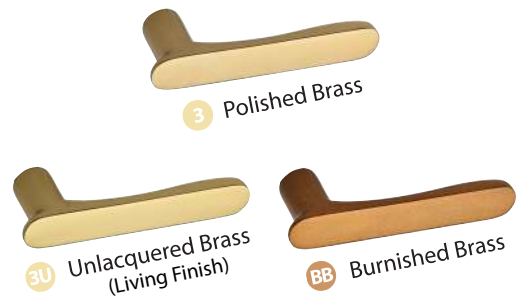

ASHLEY AN NORTON

TIMELESS PIECES FOR THE MOST DISCERNING SPACES
EDITION 26

SOLID BRONZE COLLECTION

Each piece in our Solid Bronze collection is expertly sand-cast using art-grade bronze, then finished with a richly layered, naturally distressed patina—bringing depth, character, and a sense of enduring craftsmanship to the spaces they complete.

Finishes:

WL White Bronze

WM White Medium

NB Natural Bronze

BZ Dark Bronze

TC Matte Black

SOLID BRASS COLLECTION

Ashley Norton's Solid Brass hardware is hot forged to achieve precise, refined lines and a flawless finish—offering enduring beauty and uncompromising durability for the most thoughtfully designed spaces.

Stocked Finishes:

Special Order Finishes:

MANZONI CABINET HARDWARE

The Manzoni range is a study in refined elegance and expressive design—crafted to make a bold yet sophisticated statement. Every detail has been thoughtfully considered, from the sculptural form and impeccable finish to the effortless, ergonomic function—delivering a seamless fusion of beauty and precision.