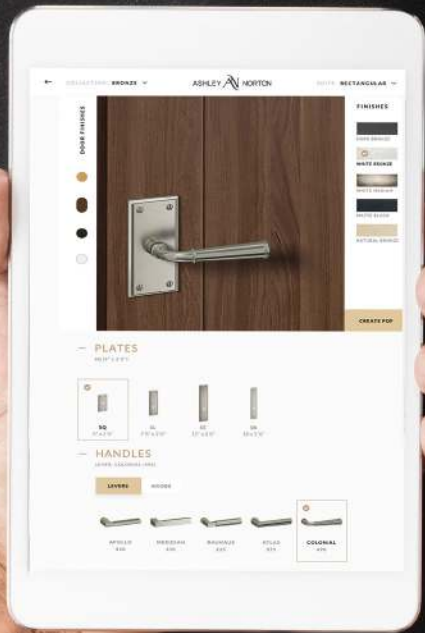

ONLINE PRODUCT CONFIGURATOR

Create your perfect hardware configuration for any project right from your space

Timeless pieces for the most discerning spaces.

ashleynorton.com
info@ashleynorton.com
(973) 835-4027