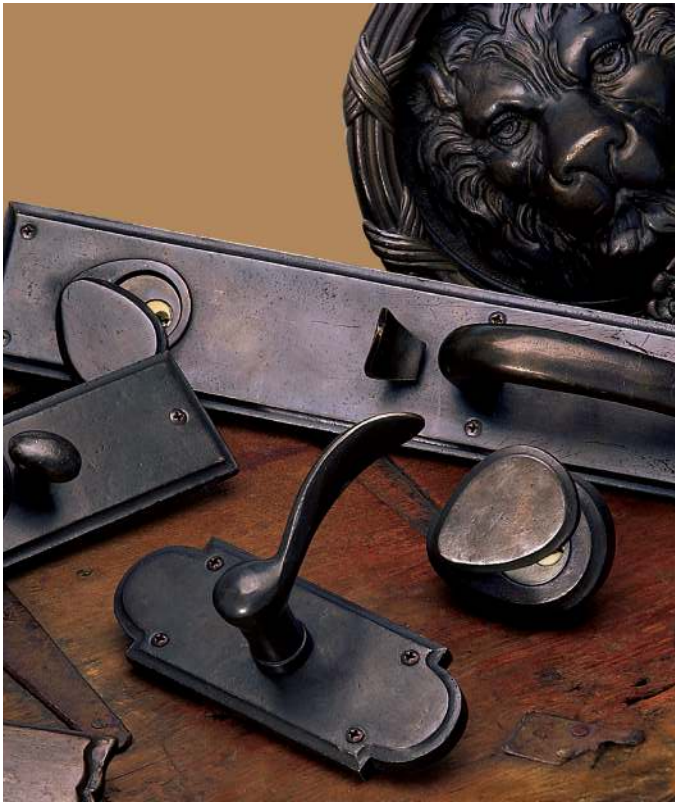

ASHLEY AN NORTON

TIMELESS PIECES FOR THE MOST DISCERNING SPACES
EDITION 26

SOLID BRONZE COLLECTION

Each piece in our Solid Bronze collection is expertly sand-cast using art-grade bronze, then finished with a richly layered, naturally distressed patina—bringing depth, character, and a sense of enduring craftsmanship to the spaces they complete.

Finishes:

WL White Bronze

WM White Medium

NB Natural Bronze

BZ Dark Bronze

TC Matte Black

SOLID BRASS COLLECTION

Ashley Norton's Solid Brass hardware is hot forged to achieve precise, refined lines and a flawless finish—offering enduring beauty and uncompromising durability for the most thoughtfully designed spaces.

Stocked Finishes:

Special Order Finishes:

MANZONI CABINET HARDWARE

The Manzoni range is a study in refined elegance and expressive design—crafted to make a bold yet sophisticated statement. Every detail has been thoughtfully considered, from the sculptural form and impeccable finish to the effortless, ergonomic function—delivering a seamless fusion of beauty and precision.