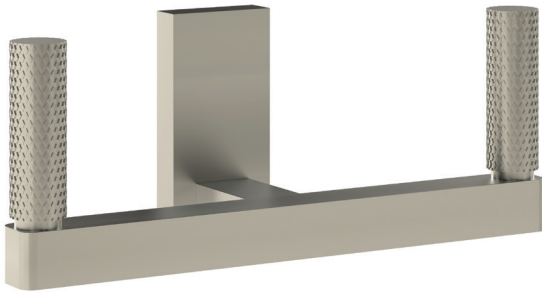

Double Knurled Hook

ITEM	WIDTH	HEIGHT	PROJECTION
MT8425-002	5 ¼"	2"	1 ⅝"

Available Finishes:

PNI

Polished Nickel

GSN

Satin Nickel

PCH

Polished Chrome

MSB

Satin Brass

DOR

Dark Oil Rubbed

BK

Flat Black