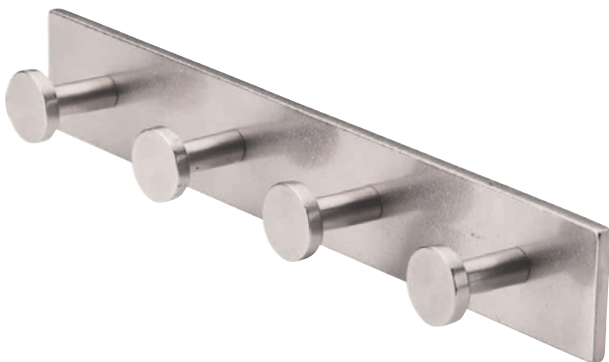

Shown in Dark Bronze

417 - J Hook

Length: 3 1/8" Width: 9/16" Projection: 1 5/8"
\$44

Shown in White Bronze

Personalize your interior space by choosing a set of functional hardware accessories to bring a special touch to each room. Ashley Norton's Bronze Hooks can be styled to suit your every need. Available in:

421 - Whale Hook

Length: 1 15/16" Width: 2 1/2" Projection: 2 5/16"
\$58

Shown in Dark Bronze

427 - 4" Plated Hook

Length: 1 3/16" Width: 4" Projection: 1 1/8"
\$86

Shown in White Bronze

423 - Rivet Hook

Length: 1 3/16" Width: 1 3/16" Projection: 2 1/16"
\$42

Shown in Matte Black

414 - Cleat Hook

Length: 5 3/4" Width: 1 1/32"
Projection: 1 3/8"
\$68

Shown in White Medium

389 - Angular Hook

Length: 5" Width: 1/2"
Projection: 1 3/4"
\$52

Shown in Natural Bronze

419 - Plated Peg Hook

Length: 4" Width: 1 1/2"
Projection: 1 13/16"
\$62

Shown in White Medium

428 - 8" Plated Hook

Length: 1 3/16" Width: 8" Projection: 1 1/8"
\$126

Shown in White Bronze

420 - Line and Dot Hook

Length: 1 1/2" Width: 8 1/4" Projection: 2 3/16"
\$72