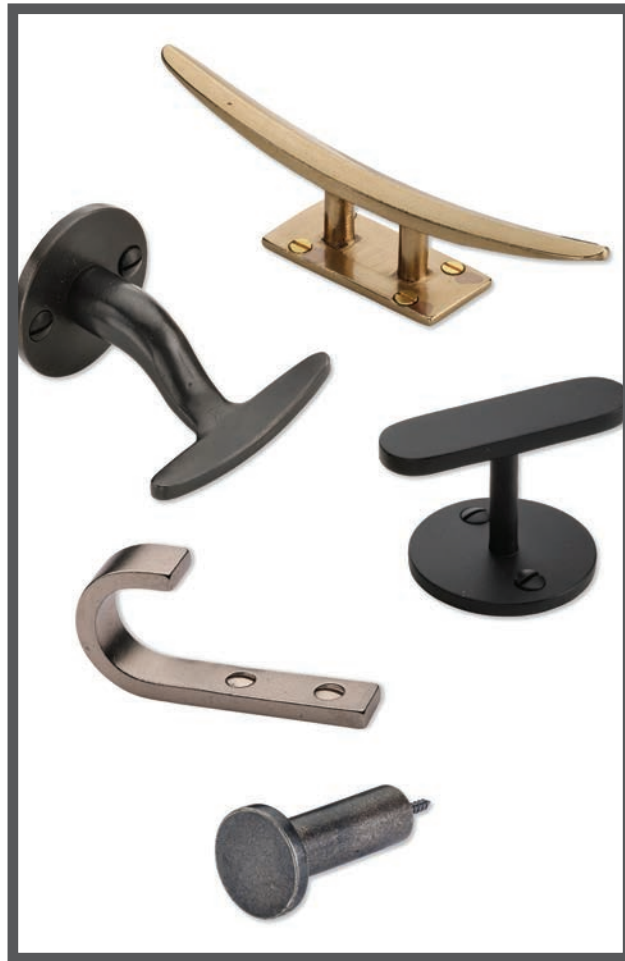

Shown in Matte Black

414 - Cleat Hook

Length: 5 3/4" Width: 1 1/32"
Projection: 1 3/8"
\$68

Shown in White Medium

389 - Angular Hook

Length: 5" Width: 1/2"
Projection: 1 3/4"
\$52

Shown in Natural Bronze

419 - Plated Peg Hook

Length: 4" Width: 1 1/2"
Projection: 1 13/16"
\$62

Shown in White Medium

428 - 8" Plated Hook

Length: 1 3/16" Width: 8" Projection: 1 1/8"
\$126

Shown in White Bronze

420 - Line and Dot Hook

Length: 1 1/2" Width: 8 1/4" Projection: 2 3/16"
\$72

Shown in Matte Black

DECORATIVE HOOKS

Ashley Norton's decorative bronze hook collection complement a multitude of décor styles. Maximize smaller spaces with one or multiple hooks to accommodate items such as robes, towels, hats, coats, and keys. Our simple, luxe designs are a perfect way to add a high-end touch wherever organization is needed.