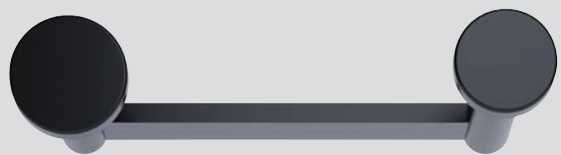

Shown in Matte Black

414 - Cleat Hook

Length: 5 3/4" Width: 1 1/32"
Projection: 1 3/8"
\$68

Shown in White Medium

389 - Angular Hook

Length: 5" Width: 1/2"
Projection: 1 3/4"
\$52

Shown in Natural Bronze

419 - Plated Peg Hook

Length: 4" Width: 1 1/2"
Projection: 1 13/16"
\$62

Shown in White Medium

428 - 8" Plated Hook

Length: 1 3/16" Width: 8" Projection: 1 1/8"
\$126

Shown in White Bronze

420 - Line and Dot Hook

Length: 1 1/2" Width: 8 1/4" Projection: 2 3/16"
\$72

Shown in Matte Black

DECORATIVE HOOKS

Ashley Norton's decorative bronze hook collection complement a multitude of décor styles. Maximize smaller spaces with one or multiple hooks to accommodate items such as robes, towels, hats, coats, and keys. Our simple, luxe designs are a perfect way to add a high-end touch wherever organization is needed.