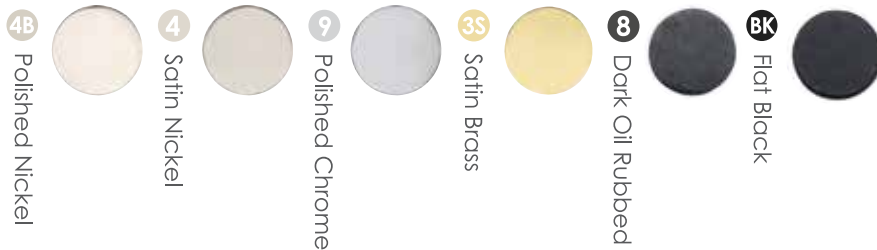

ASHLEY **AN** NORTON

DOOR LEVERS

NEW DOOR LEVERS - BRASS

4940 Grace Lever

Length: 5 1/8"

1253 Hammered Bauhaus Lever

Length: 5"

Stocked Finishes:

- 4B Polished Nickel
- 4 Satin Nickel
- 9 Polished Chrome
- 3S Satin Brass
- 8 Dark Oil Rubbed
- BK Flat Black

Special Order Finishes:

- 3 Polished Brass
- 3U Unlacquered Brass
- BB Burnished Brass

NEW DOOR LEVERS - BRASS