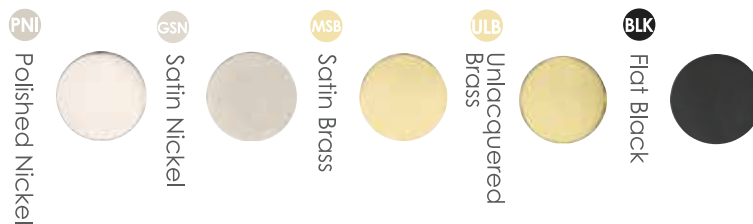

Stocked Finishes: