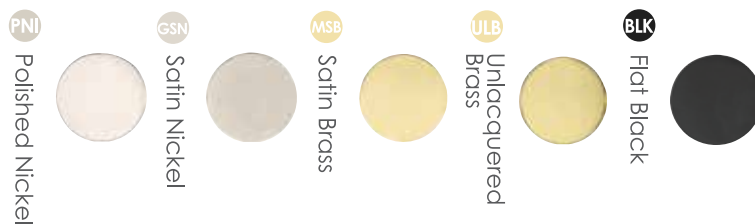

ASHLEY NORTON

HAND-HAMMERED BRASS COLLECTION

HAND-HAMMERED BRASS

Hammered Oval Cabinet Knob

Item	Dia.	Projection
MK0118-032	1 ¼"	1 ⅛"
MK0118-038	1 ½"	1 ¼"

Hammered Round Cabinet Knob

Item	Dia.	Projection
MK0117-032	1 ¼"	1 ¼"
MK0117-038	1 ½"	1 ¼"

Hammered Orb Knob

Item	Dia.	Projection
MK8321-032	1 ¼"	1 ⅝"
MK8321-038	1 ½"	1 ¾"

Stocked Finishes:

Each of our knobs, pulls and levers are skillfully hand-hammered by our master craftsmen, making each piece truly one of a kind.