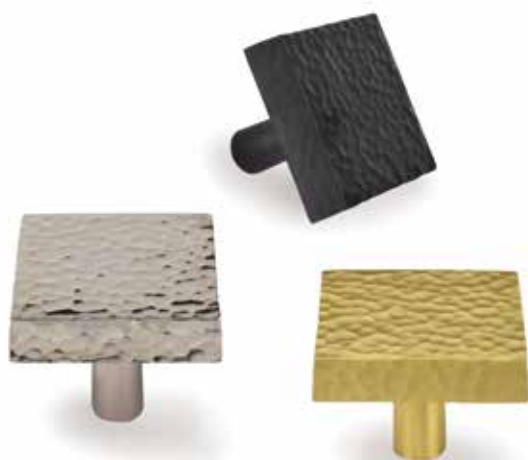

ASHLEY NORTON

HAND-HAMMERED BRASS COLLECTION

HAND-HAMMERED BRASS

Hammered Oval Cabinet Knob

Item	Dia.	Projection
MK0118-032	1 ¼"	1 ⅛"
MK0118-038	1 ½"	1 ¼"

Hammered Round Cabinet Knob

Item	Dia.	Projection
MK0117-032	1 ¼"	1 ¼"
MK0117-038	1 ½"	1 ¼"

Hammered Orb Knob

Item	Dia.	Projection
MK8321-032	1 ¼"	1 ⅝"
MK8321-038	1 ½"	1 ¾"

Stocked Finishes:

Each of our knobs, pulls and levers are skillfully hand-hammered by our master craftsmen, making each piece truly one of a kind.

HAND-HAMMERED BRASS

Hammered Disc Knob

Item	Dia.	Projection
MK3880-032	1 ¼"	1 ⅛"
MK3880-038	1 ½"	1 ⅛"

Hammered Square Knob

Item	Length	Width	Projection
MK3685-032	1 ¼"	1 ¼"	1 ⅛"
MK3685-038	1 ½"	1 ½"	1 ⅛"

Stocked Finishes: