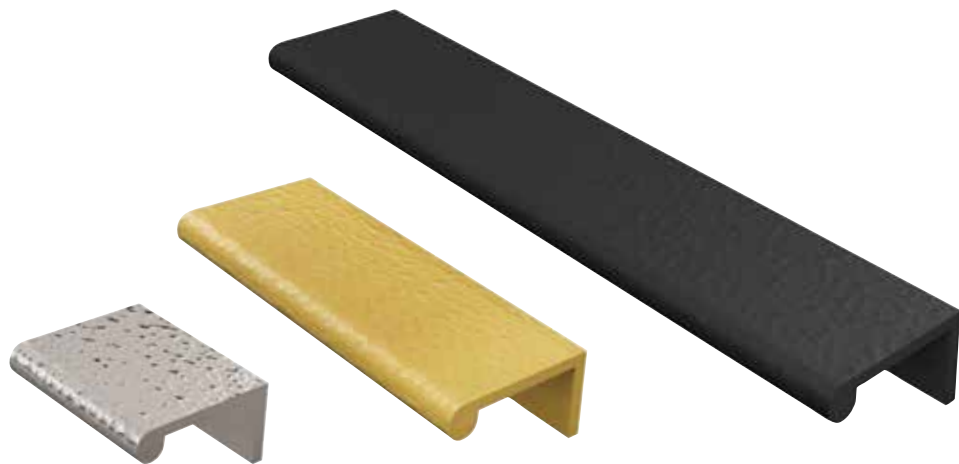

Hammered Rear-Mounted Edge Pull

Item	Nominal Length	Exact Length	Thickness	Projection
MK8430-050	2"	50 mm	1/8"	1 9/16"
MK8430-100	4"	100 mm	1/8"	1 9/16"
MK8430-200	8"	200 mm	1/8"	1 9/16"