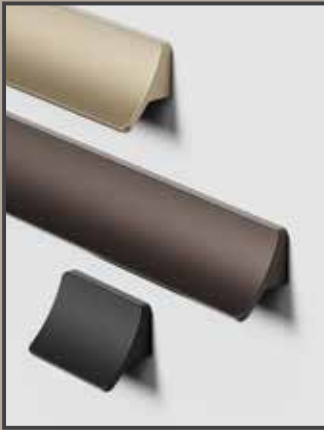

ASHLEY NORTON

NORDIC COLLECTION