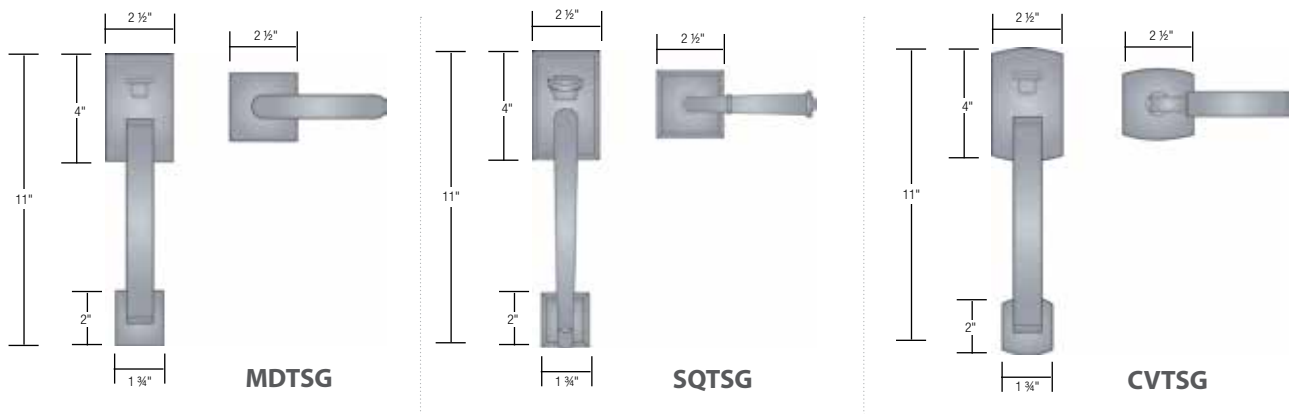

SECTIONAL TUBULAR ENTRY SETS

Our Sectional Tubular Sets are supplied as pictured below and may be paired with a matching Ashley Norton deadbolt, or any other electronic deadbolt by others (e.g. Level Lock+). Collars are available to allow most Ashley Norton deadbolts to be combined with a Level Bolt.

Patina	Escutcheon	Lever	Function	Handing
BZ Dark Bronze	Select from table below	Select any AN Bronze lever or Knob	Select from table below	L
WL White Bronze	TC Matte Black			R
WM White Medium	NB Natural Bronze			

- Available with any Ashley Norton Solid Bronze lever or knob
- Supplied with tubular latch (as a passage function). Deadbolt must be purchased separately
- Specify door thickness, handing and backset (2 3/8" or 2 3/4")
- Minimum 1 3/4" door thickness; Maximum 2 1/2" door thickness

	SECTIONAL TUBULAR PASSAGE	FULL DUMMY	DEADBOLT		
GRIP X LEVER OR GRIP X KNOB					
	30 FUNCTION	42 FUNCTION	4185	4150	4175

Order 4185-COLLAR if 4185 or 4150 deadbolt is to be used with Level Bolt on 1 3/4" door. Price $46
Order 4175-COLLAR if 4175 deadbolt is to be used with Level Bolt on 1 3/4" door.