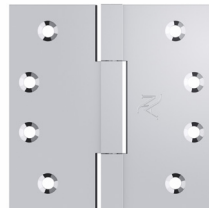

4" x 4" HSB4040 - Square Barrel Hinge

3.5" x 3.5" HSB3535 - Square Barrel Hinge

Polished Nickel (4B)

Satin Nickel (4)

Polished Chrome (9)

Satin Brass (3S)

Flat Black (BK)

Dark Oil Rubbed (8)

**Special Order Finishes:**

Polished Brass (3)

Unlacquered Brass (3U)

Burnished Brass (BB)

## BRASS SQUARE BARREL HINGE

# BRONZE SQUARE BARREL HINGE

4" x 4" HSB4040 - Square Barrel Hinge

3.5" x 3.5" HSB3535 - Square Barrel Hinge

White Bronze (WL)

Natural Bronze (NB)

Dark Bronze (BZ)

White Medium (WM)

210 West Parkway Suite 1  
Pompton Plains, NJ 07444  
United States  
Tel: (973) 835 4027  
ashleynorton.com