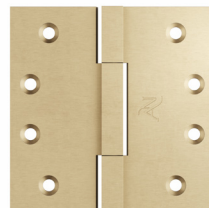

4" x 4" HSB4040 - Square Barrel Hinge

3.5" x 3.5" HSB3535 - Square Barrel Hinge

Polished Nickel (4B)

Satin Nickel (4)

Polished Chrome (9)

Satin Brass (3S)

Flat Black (BK)

Dark Oil Rubbed (8)

**Special Order Finishes:**

Polished Brass (3)

Unlacquered Brass (3U)

Burnished Brass (BB)

## BRASS SQUARE BARREL HINGE

# BRONZE SQUARE BARREL HINGE

4" x 4" HSB4040 - Square Barrel Hinge

3.5" x 3.5" HSB3535 - Square Barrel Hinge

White Bronze (WL)

Natural Bronze (NB)

Dark Bronze (BZ)

White Medium (WM)

210 West Parkway Suite 1  
Pompton Plains, NJ 07444  
United States  
Tel: (973) 835 4027  
ashleynorton.com