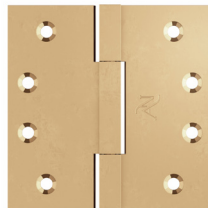

4" x 4" HSB4040 - Square Barrel Hinge

3.5" x 3.5" HSB3535 - Square Barrel Hinge

Polished Nickel (4B)

Satin Nickel (4)

Polished Chrome (9)

Satin Brass (3S)

Flat Black (BK)

Dark Oil Rubbed (8)

**Special Order Finishes:**

Polished Brass (3)

Unlacquered Brass (3U)

Burnished Brass (BB)

## BRASS SQUARE BARREL HINGE

# BRONZE SQUARE BARREL HINGE

4" x 4" HSB4040 - Square Barrel Hinge

3.5" x 3.5" HSB3535 - Square Barrel Hinge

White Bronze (WL)

Natural Bronze (NB)

Dark Bronze (BZ)

White Medium (WM)

210 West Parkway Suite 1  
Pompton Plains, NJ 07444  
United States  
Tel: (973) 835 4027  
ashleynorton.com