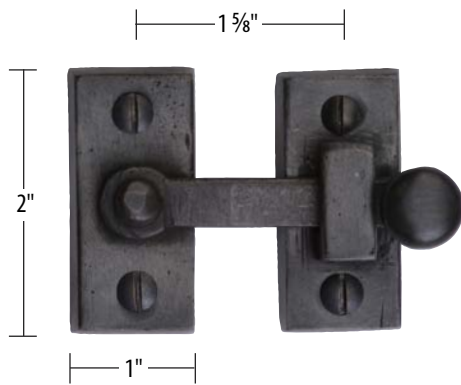

CABINET KNOB BACKPLATES

CKB.FW
Diameter 1 1/2"
Shown in light
bronze patina

CKB.RG
Tip to tip 2 1/4" x 2 1/4"
Length of side 1 5/8"
Shown in dark
bronze patina

CKB.ST
Tip to tip 2 1/4" x 2 1/4"
Length of side 1 5/8"
Shown in light
bronze patina